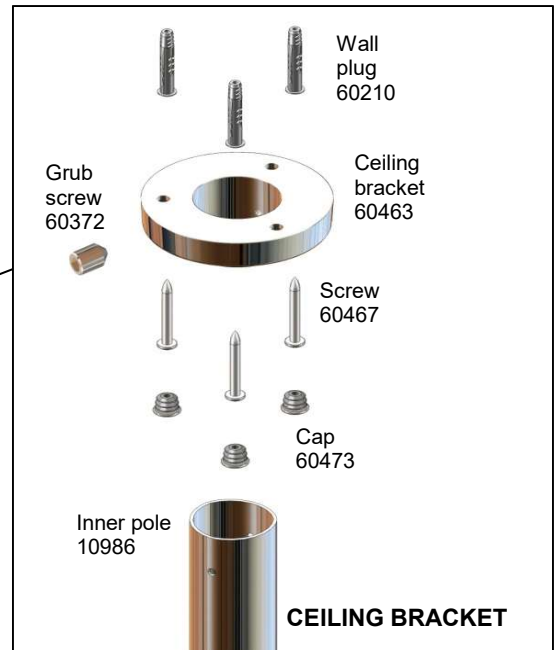

Column shower panels

Parts

Instruction Leaflet 71584
Screwpack 80585