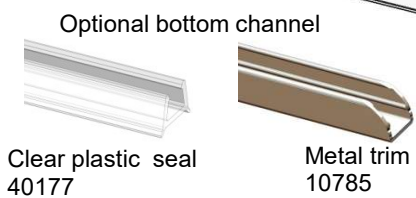

Column shower panels

Parts

Instruction Leaflet 71584
Screwpack 80585