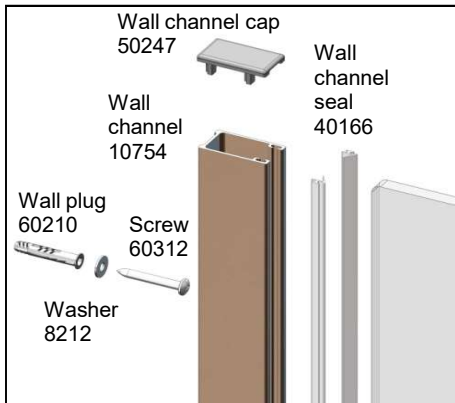

Column shower panels

Parts

Instruction Leaflet 71584
Screwpack 80585