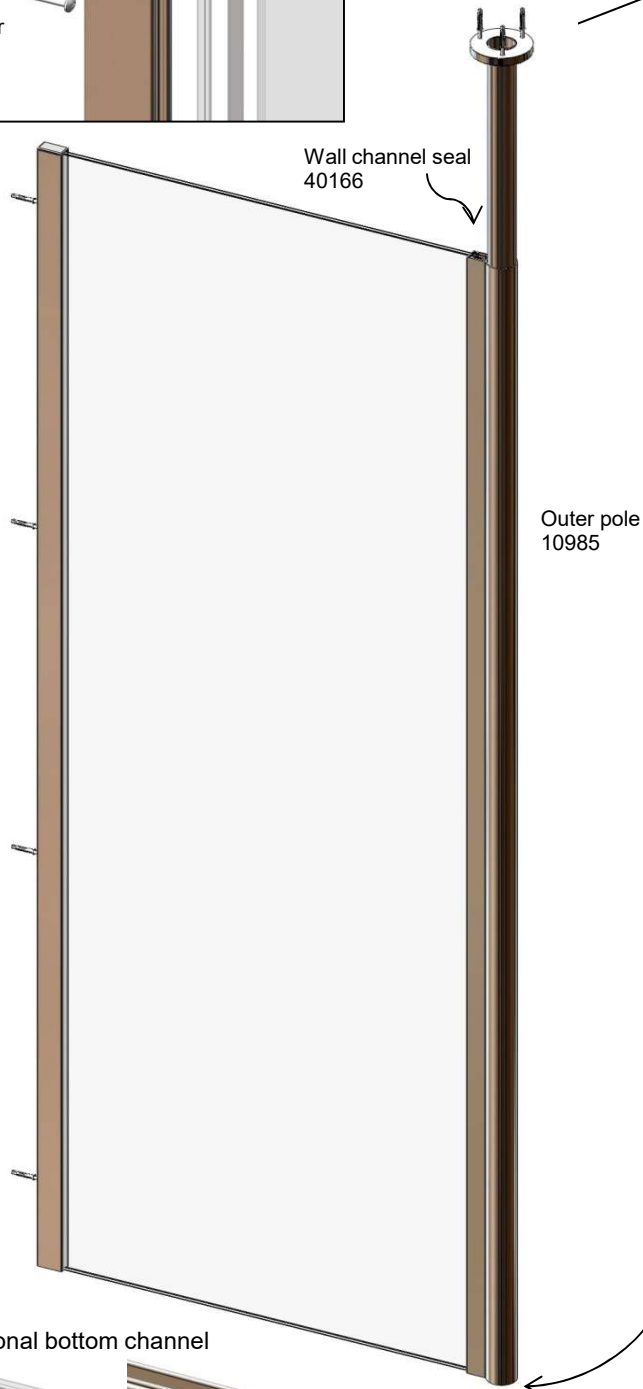

Column shower panels

Parts

Instruction Leaflet 71584
Screwpack 80585