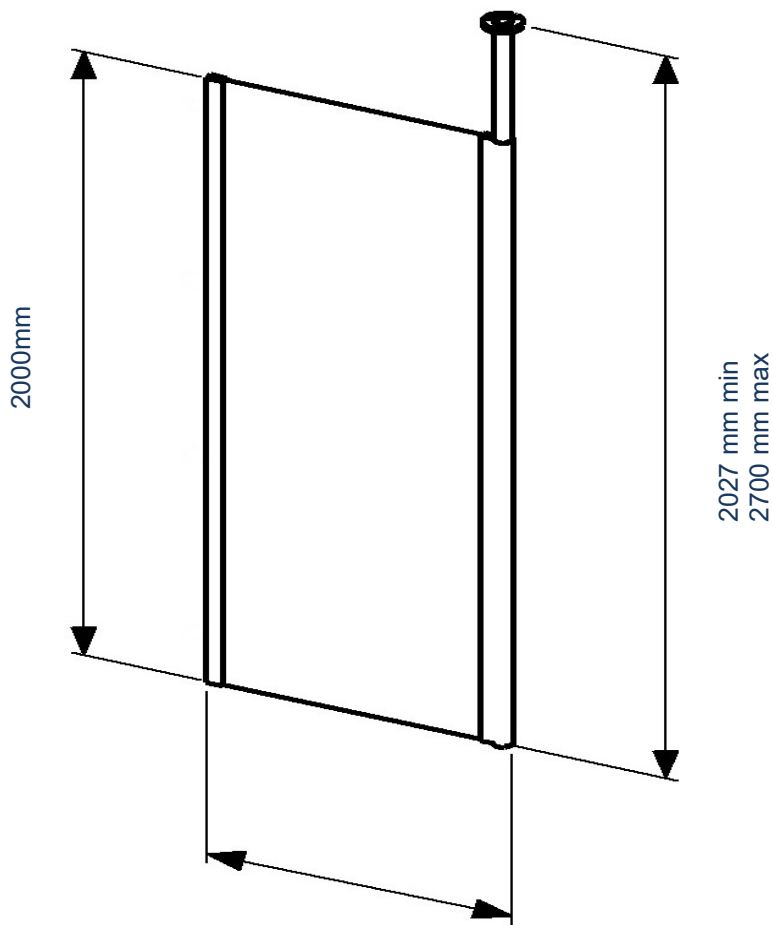

# Column shower panels

## DIMENSIONS

### Height 2000mm

The Column panel is for single panel installation only. It cannot be connected to another panel or return panel.

The quoted width dimensions are nominal - there is  $\pm 10$ mm adjustment at the wall channels for out-of-true walls.

700 panel	716-736
800 panel	816-836
900 panel	916-936
1000 panel	1016-1036
1200 panel	1216-1236

**Glass** 8mm thick - toughened to EN 12150 1C Clear or satin finish Coated with Glassguard

**Frame** Aluminium alloy. Chrome finish. Extruded to BS EN 755-9